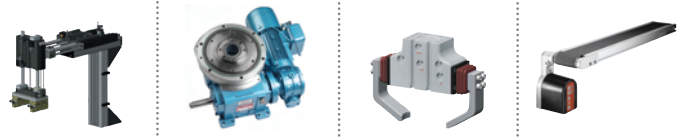

Precisely positioning our customers for productivity.

CAMCO Indexers 1444 S. Wolf Road · Wheeling, Illinois 60090 USA · 847-459-5200 · camco@destaco.com