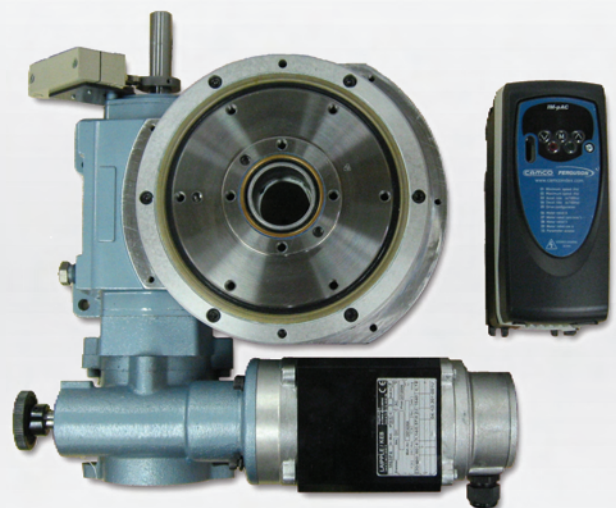

CAMCO 601RDM

THE BEST INDEXER IN THE WORLD - SHIPPED NEXT DAY

TIME IS MONEY

You can now have our best indexer shipped the next day.

As we continue to provide excellent service to our customer base, we have re-engineered our processes to provide you with the most common models of our CAMCO 601RDM as fast as you need them, at no extra cost to you.

The XPRESS package includes:

- Model: CAMCO 601RDM
- Stops: 4, 6, or 8
- Reducer: R180 30:1
- Mounted as shown (D-1-RH)
- Motor: 1/3 hp AC
- Drive: IM-pAC (240 VAC)
- Flexible cycle rates
- Electronic Overload Protection
- Other: Cycle Cam and Limit Switch